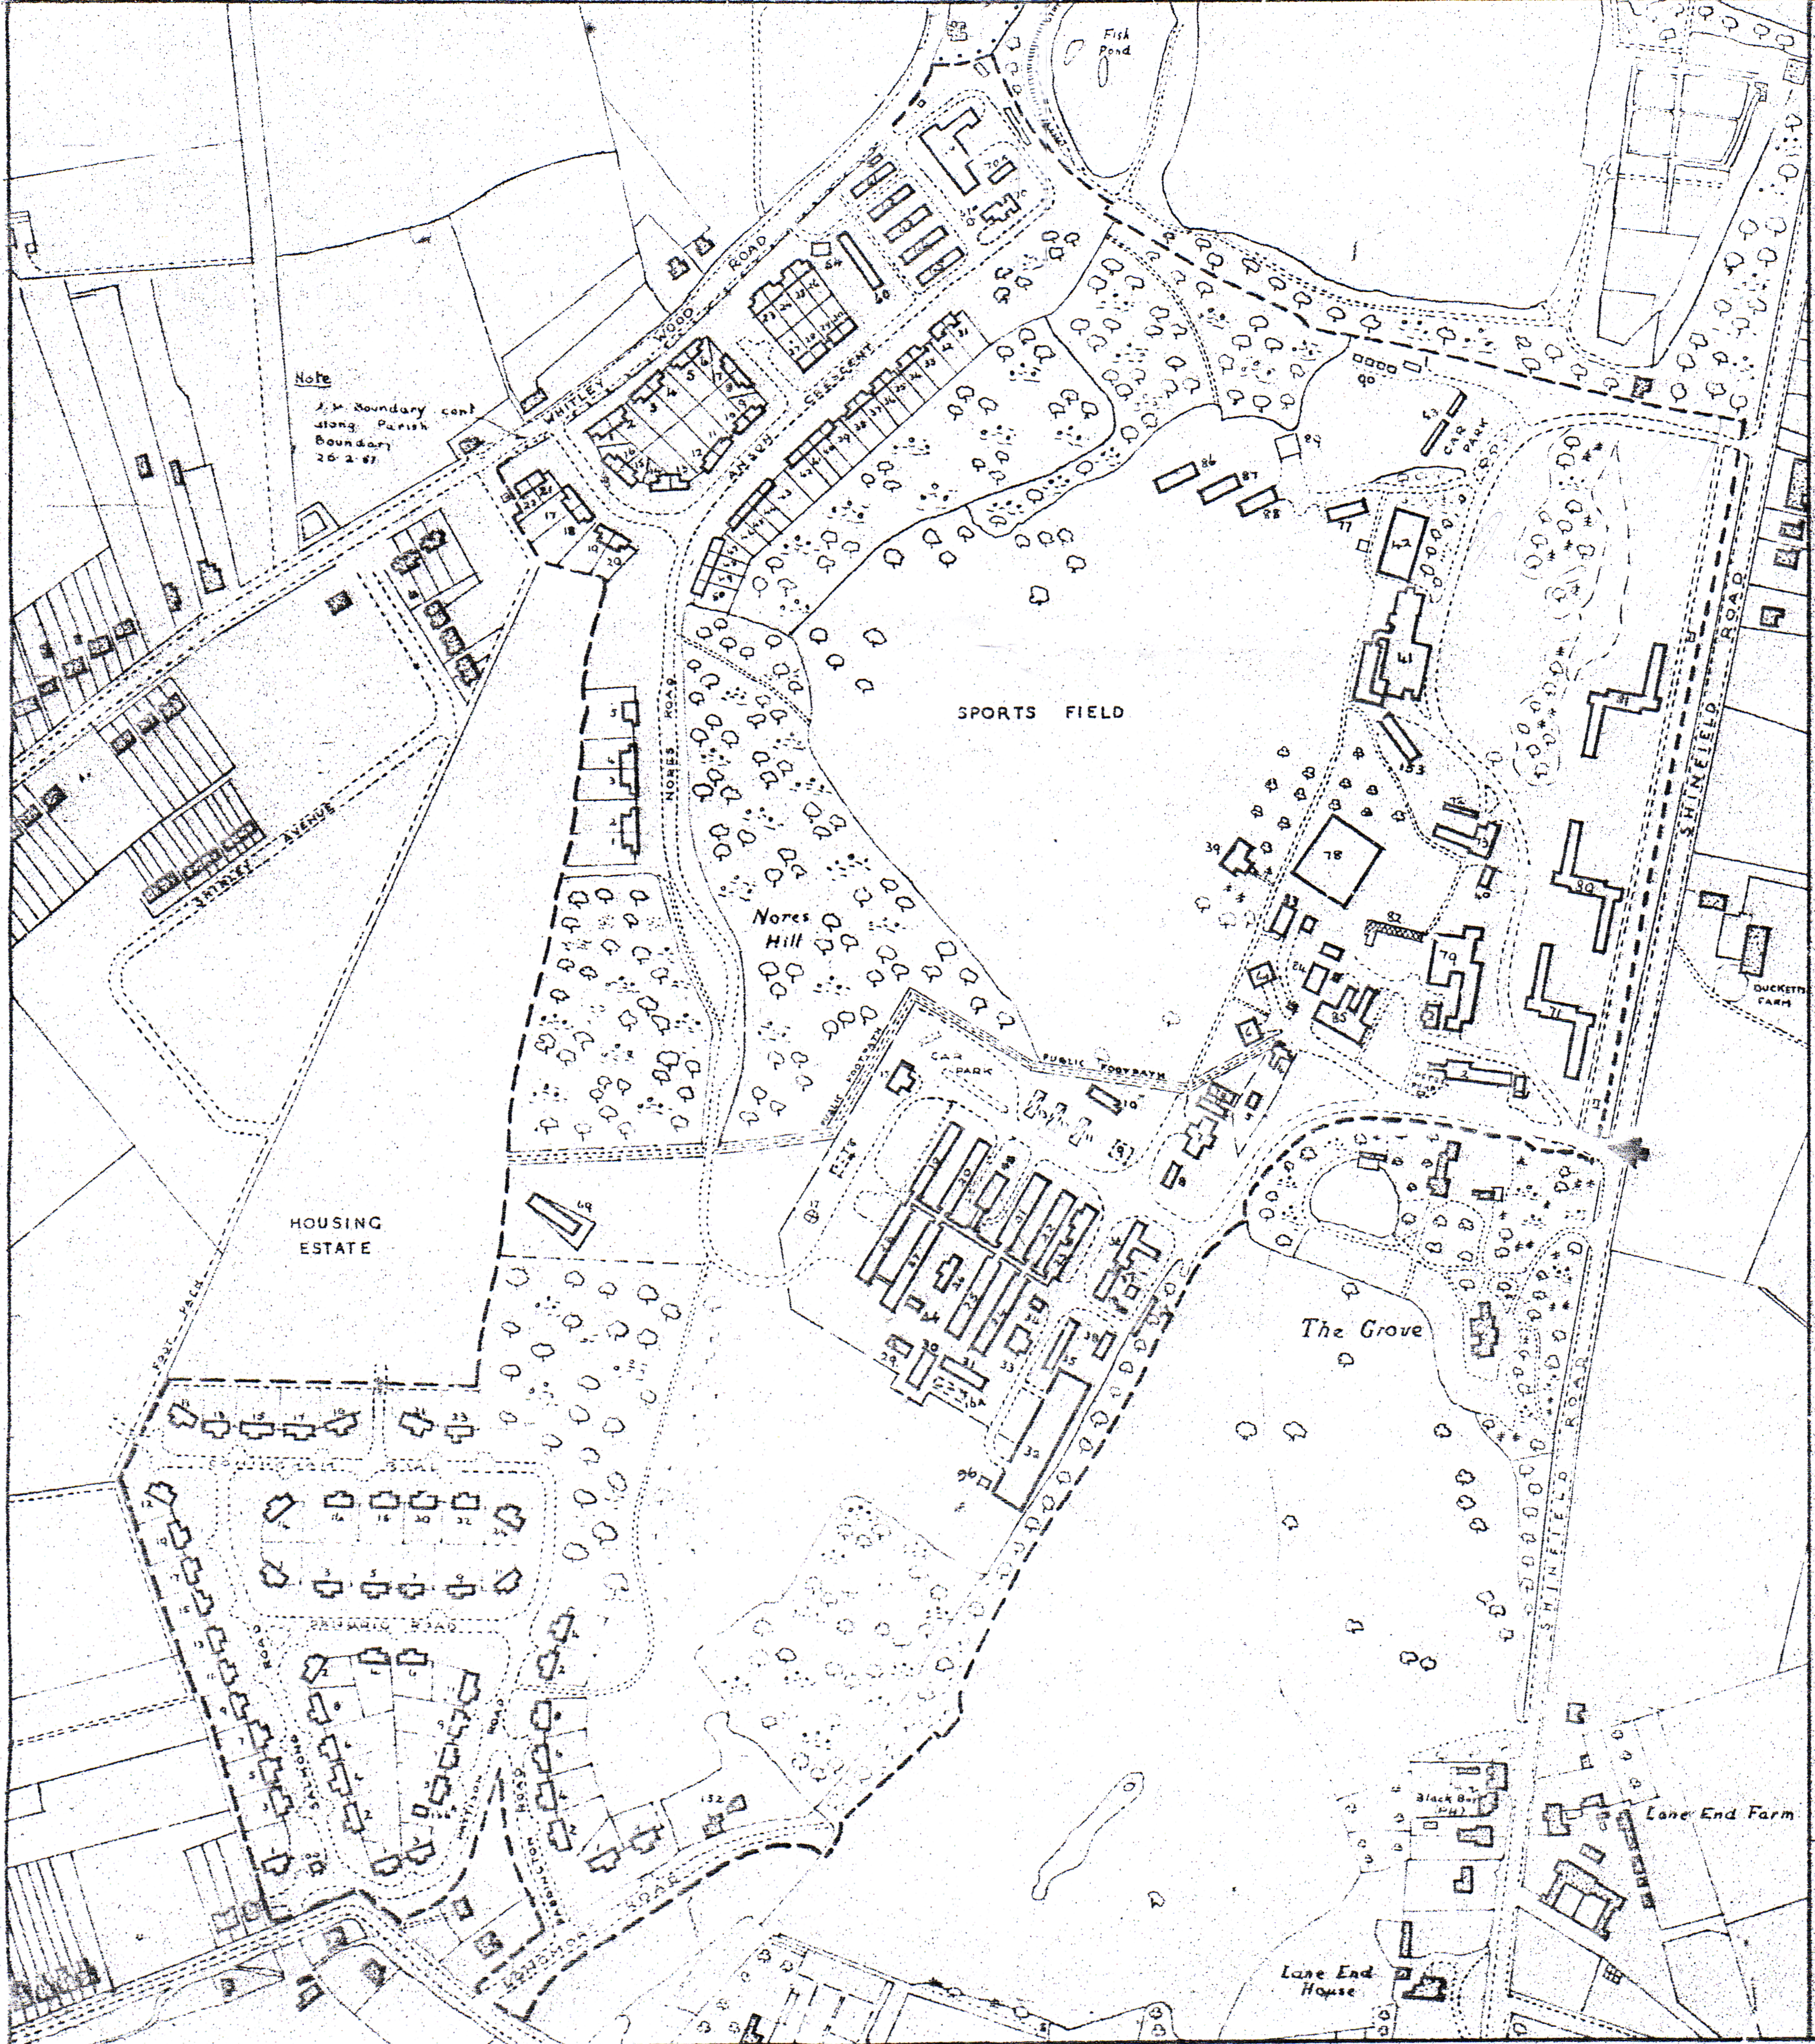

Note
1/2" Boundary cont
along Parish
Boundary
26-2-87

SPORTS FIELD

Nore's Hill

The Grove

HOUSING ESTATE

DUCKETTS FARM

Lane End Farm

Lane End House

Black Bay

PUBLIC FOOTPATH

CAR PARK

CAR PARK

Fish Pond

SPURRY AVENUE

WOOD ROAD

WHITLEY ROAD

SUNBURY

NORE'S HILL

SHINEFIELD ROAD

BRUNNEN ROAD

SPURRY ROAD

SPURRY ROAD

SHINEFIELD ROAD